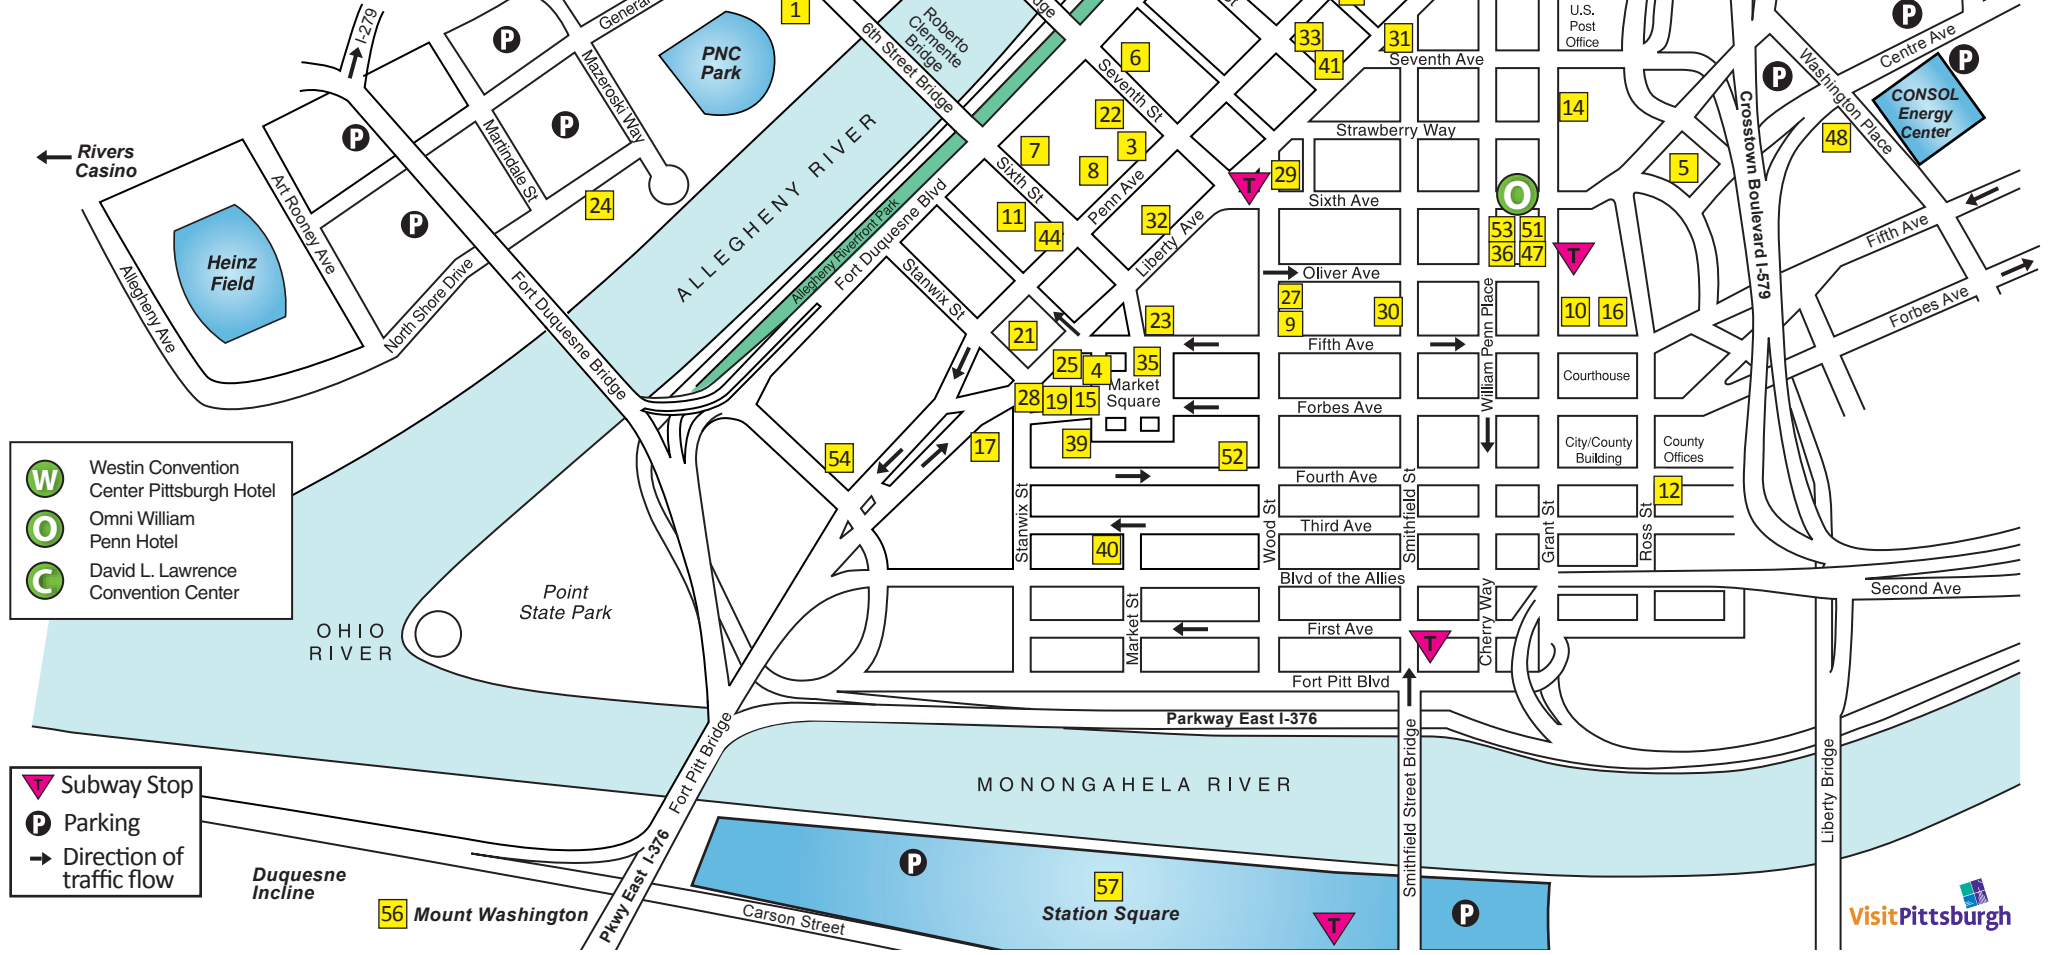

VISITPITTSBURGH DINING PARTNERS Downtown/North Shore

- 1 Atria's at PNC Park
- 2 August Henry's City Saloon
- 3 Backstage Bar at Theater Square
- 4 Bella Sera's Urban Trattoria
- 5 Bigelow Grille at Doubletree Hotel
- 6 Bossa Nova
- 7 Braddock's American Brasserie at Renaissance Hotel
- 8 Bravo Franco
- 9 Capital Grille of Pittsburgh
- 10 Carlton Restaurant
- 11 Christos Mediterranean Grille
- 12 Common Plea
- 13 Cory's Subs & Cheesesteaks
- 14 Damon's Grill & Sports Bar
- 15 Dunkin' Donuts
- 16 Eadies' Market & Catering
- 17 Elements Contemporary Cuisine
- 18 Eleven Contemporary Kitchen
- 19 Fat Tommy's Pizzeria
- 20 Fernando's Cafe/Peace Love and Little Donuts
- 21 Fifth Avenue Place Arcade Shops
- 22 Grille on Seventh
- 23 Habitat at Fairmont Hotel

- 24 Hyde Park Prime Steakhouse
- 25 Jimmy John's Gourmet Sandwiches
- 26 Lidia's Pittsburgh
- 27 McCormick & Schmick's Seafood Restaurant
- 28 McDonald's, Liberty Avenue
- 29 McDonald's, Wood Street
- 30 McDonald's, Smithfield Street
- 31 Monte Cello's Downtown
- 32 Morton's The Steakhouse
- 33 Nine on Nine
- 34 Original Fish Market at Westin Hotel
- 35 Original Oyster House
- 36 Palm Court at Omni Hotel
- 37 Penn Brewery
- 38 Penn City Grille at Westin Hotel
- 39 PPG Place Food Court and Retail Shops
- 40 Ruth's Chris Steak House
- 41 Sammy's Famous Corned Beef
- 42 Seviche
- 43 Sharp Edge Bistro Penn
- 44 Six Penn Kitchen
- 45 Soho

W Westin Convention Center Pittsburgh Hotel
O Omni William Penn Hotel
C David L. Lawrence Convention Center

▼ Subway Stop
P Parking
→ Direction of traffic flow

VisitPittsburgh

Restaurant Map — Legend: \$ = Under 20 \$\$ = 30 to 40 \$\$\$ = Over 50