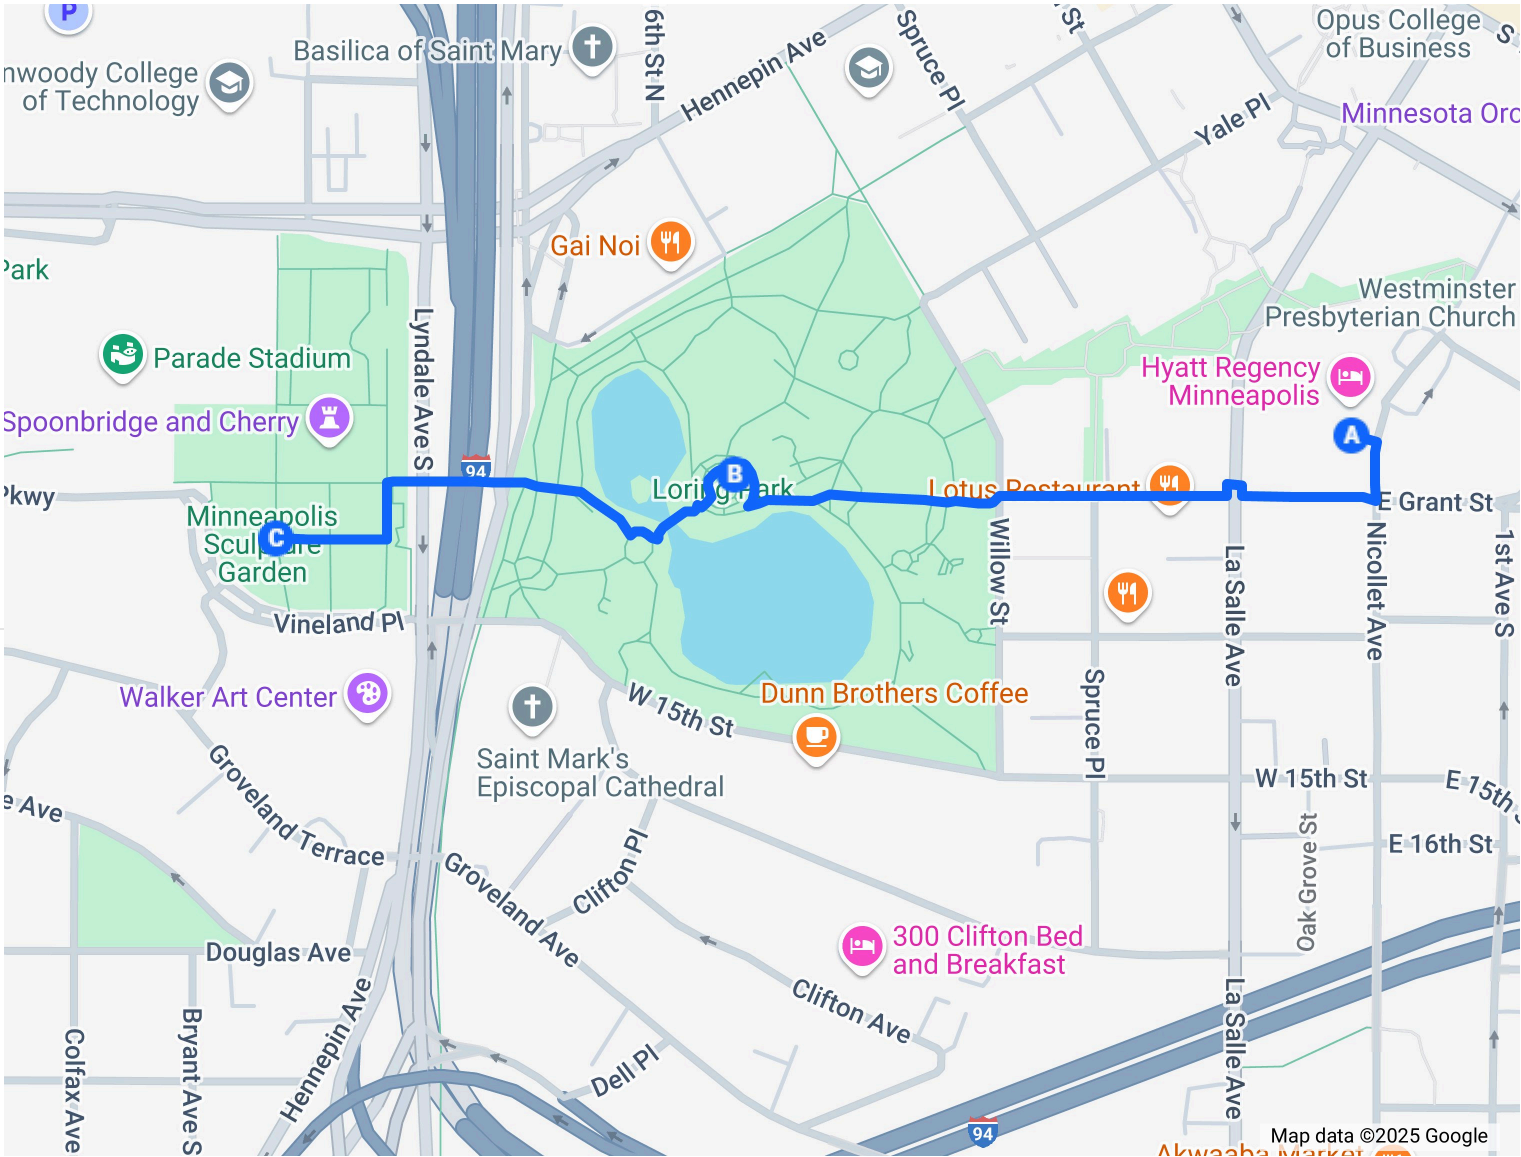

# Loring Greenway / Minneapolis Sculpture Garden

Directions from Hyatt Regency Minneapolis to Minneapolis Sculpture Garden, Vineland Place, Minneapolis, MN 55403, USA

**A**

Hyatt Regency Minneapolis

**B**

Loring Park, Loring Greenway, Minneapolis, MN

**C**

Minneapolis Sculpture Garden, Vineland Place, Minneapolis, MN 55403, USA

Walking or Running Path

Map data ©2025 Google